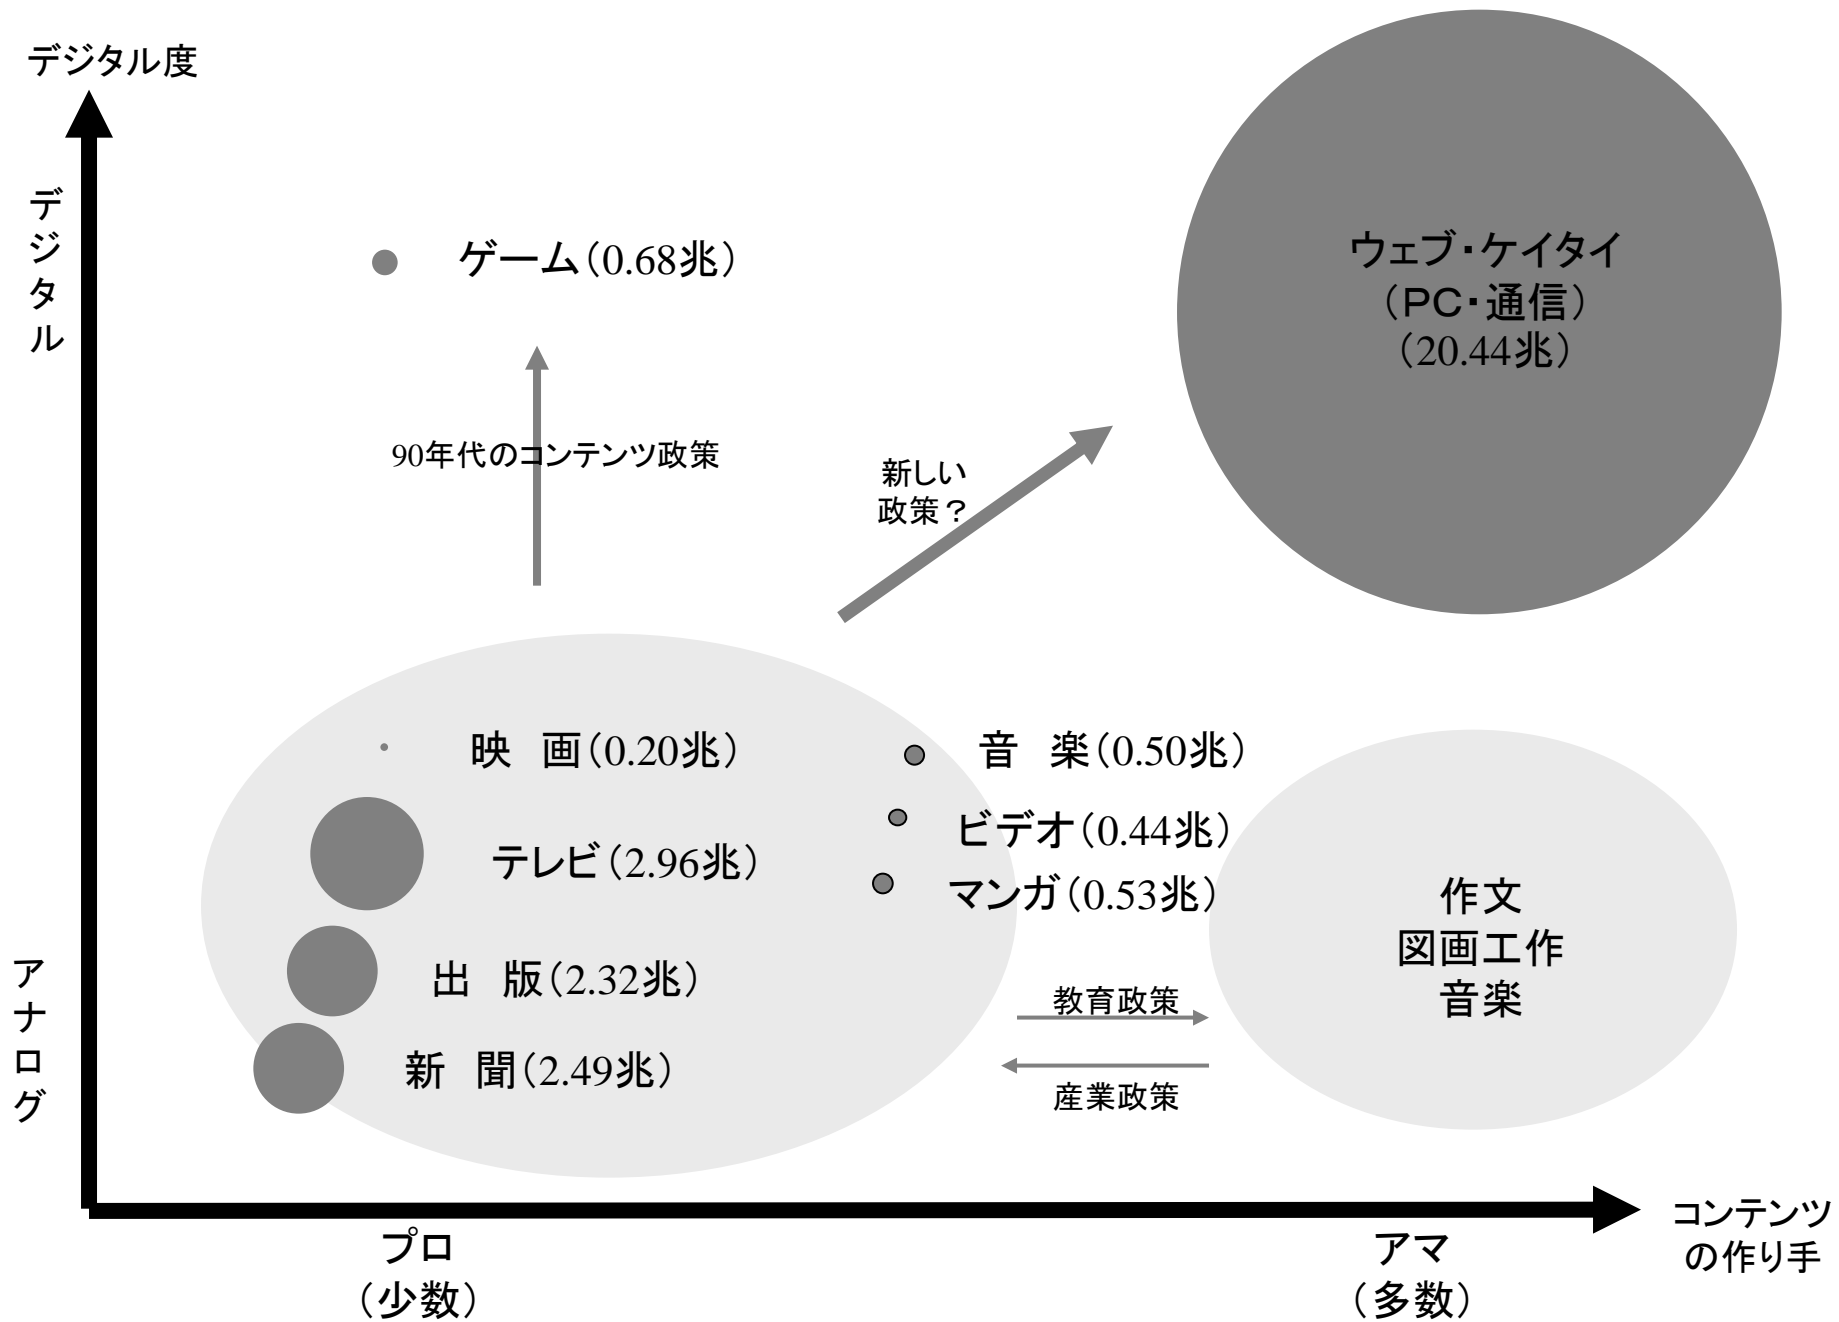

Cool/Cute

Long term
Low return

Characters

Pop/Cute

High risk
High return

Eisaku Ando Ministry of Telecommunications
Kenji Eno Game Creator
Toru Ijima Communication Mania
Nanako Ishido MIT/Tokyo Univ.
Masato Ina Professor, Tokyo Woman's Christian Univ.
Chie Ono Comedian's wife
Masayuki Kage ASCII Corp
Hagumi Kawasaki System Media
Kazuhiko Kawahara Hakuhodo
Naoto Kikuchi FMP institute
Hiroyuki Kishi Cabinet Office, Government of Japan
Masakazu Kubo Producer
Shintaro Kono @Net Home
Masayoshi Sakai Ministry of Economy, Trade & Industry
Yutaka Shigenobu TV MAN UNION CEO
Takenori Sentou Film Producer
Takashi Takai Okayama Prefecture
Toru Takeda Journalist/Critic
Mitsuhiro Takemura Researcher on Culture Assets
Riina Toya RIETI
Hidenori Nakai Show Manager
Hide Nakaya NHK
Hiroyuki Nishimura Courthousegoing
Hachiya Kazuhiko Media Artist
Yasuki Hamano The University of Tokyo
Hisakazu Hirabayashi Game Analyst